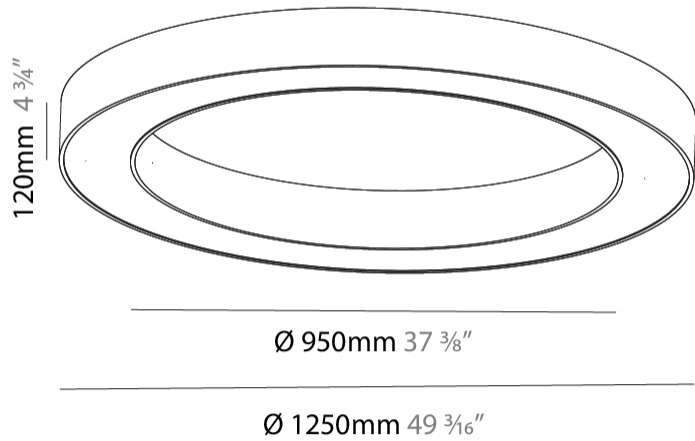

1. To build a product code in our configurator select the specify button on the base model # product page
2. To build a manual product code on this datasheet choose from the options listed below in blue font and add the suffix to the base model #

GENERAL

Series: Glorious
Subseries: Glorious
Brand: Prolicht
Division: Architectural
Mounting Type: Surface
Mounting Location: Ceiling
Subcategory: Ambient

PHYSICAL

Shape: Round
Diameter (mm): 1250
Diameter (in): 49 3/16
Height (mm): 120
Height (in): 4 3/4
Light Distribution: Direct
Weight (kg): 12.465
Weight (lbs): 27.42
Diffuser: PMMA - Opal or Micro-Prism
Fixture Finish: SSR / BKV / CWI / CRY / HAB / UFT / ITA / RUA / FTG / MYG / LOD / PUS / FRO / FUP / KIA / POP / BLS / SPG / MEY / GOH / GUM / CHC / COM / ABZ / JAG / OBR / MOS / ROR
Fixture Material: Aluminum

ELECTRICAL

Lamp Type: LED (Zhaga Standard)
Input Wattage (W): 60
Total Output Wattage (W): 48 / 38.4 (3500K)
Dimming: Non-Dimming / Phase Dimming (120Vac only) / 0-10V Dimming
Driver Included: Yes
Driver Location: Integrated
Driver Type: Constant Current - 120 / 277Vac
Driver Class: Class 2
Input Voltage (V): 120 - 277
Constant Current (MA): 350 / 1200 (3500K)

LED

Color Temperature (°K): 3000 / 3500 / 4000
Max. Delivered Lumen (lm): 5540 / 5733 / 5850
CRI: >80 CRI
Efficiency (%): 65
Lamp Life (hrs): 50000

OPTICAL

RATINGS AND CERTIFICATIONS

Certified By: Certified for North American Standards
IP rating: IP20